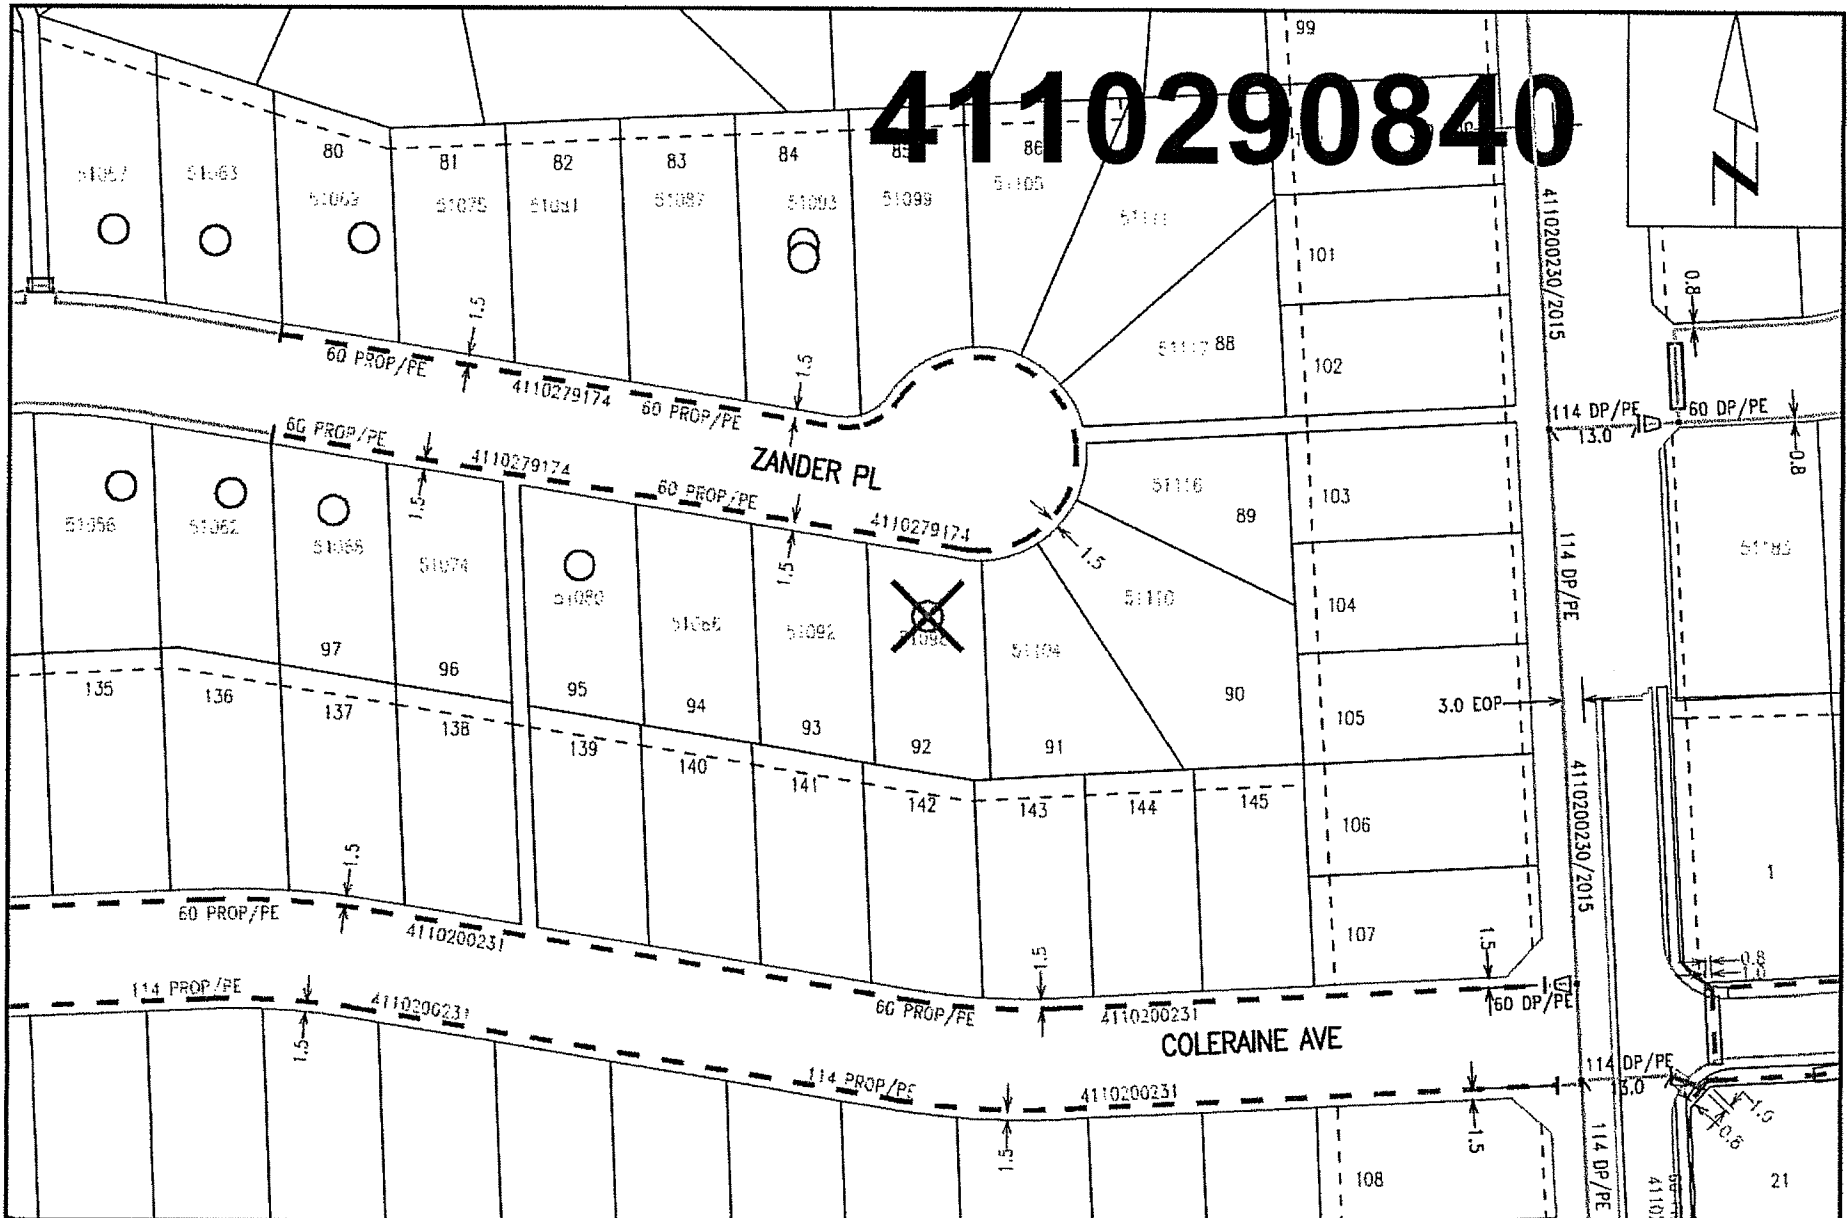

4110290840

Nearest Intersection: Nixon Rd and Rowanna Cres.
Distance from lot to intersection is 101 meters (20 degrees North of East).
View Scale: 1:1000

51098 Zander Pl, Chilliwack		
Order #: 30982493	Prem #: 10084285	City Limits: Chilliwack
X: 1305818690.00	Y: 469041486.00	Date: 2018/03/22